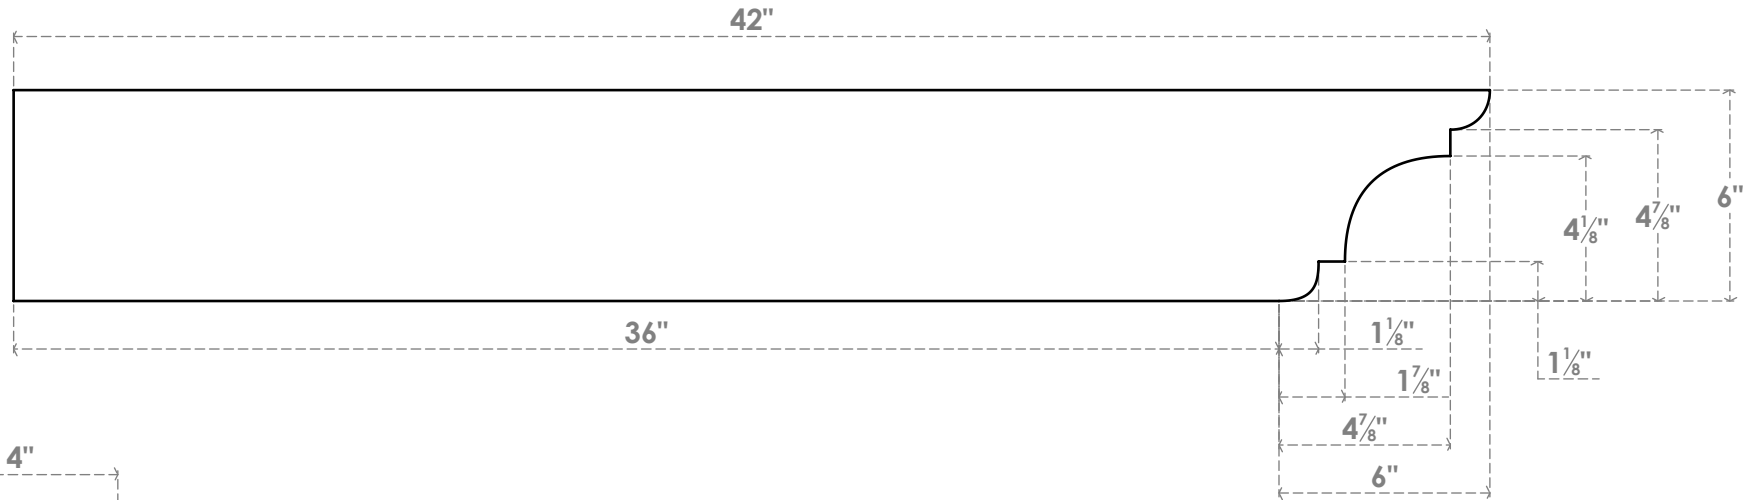

RFTP04X06X42NEB

4"W X 6"H X 42"L NEW BRIGHTON ARCHITECTURAL GRADE PVC RAFTER TAIL

SIDE PROFILE

FRONT PROFILE

ISOMETRIC

EKENA MILLWORK
 2300 WEST MAIN ST.
 CLARKSVILLE, TX 75426
 TOLL FREE: 866-607-0453
 WWW.EKENAMILLWORK.COM