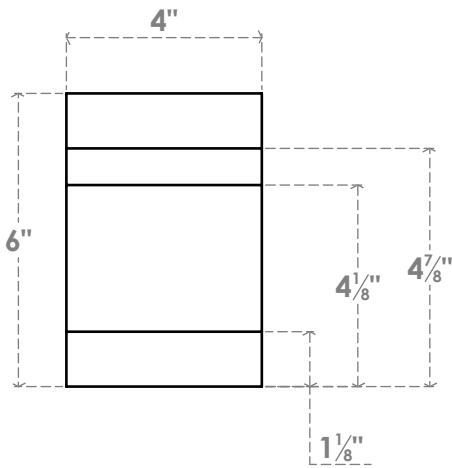

RFTP04X06X42NEB

4"W X 6"H X 42"L NEW BRIGHTON ARCHITECTURAL GRADE PVC RAFTER TAIL

SIDE PROFILE

FRONT PROFILE

ISOMETRIC

EKENA MILLWORK
 2300 WEST MAIN ST.
 CLARKSVILLE, TX 75426
 TOLL FREE: 866-607-0453
 WWW.EKENAMILLWORK.COM